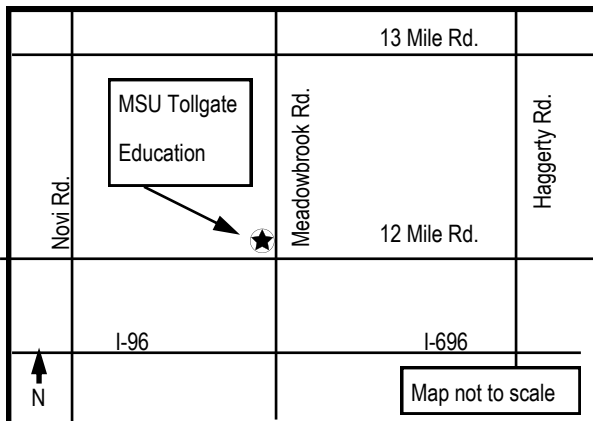

2017 Plant Sale Features include:

*Shrub donations

*Native seedlings

*Daylily sale

MSU Master Gardeners will be there to

answer questions and assist in your selections

Michigan State University
Tollgate Farm and Education Center
12 Mile & Meadowbrook Roads
In Novi
248 347-3860 ext. 251
www.tollgate.msu.edu